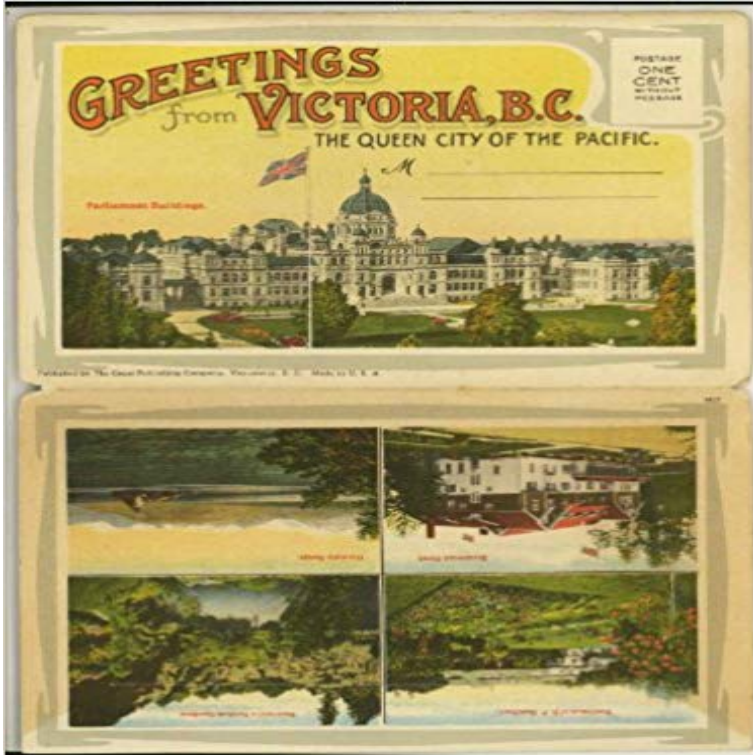

Victoria Queen City of the Pacific British Columbia Canada (1920s Souvenir Postcard Folder)

6 x 4; accordion of 18 color postcard panels of the area, inside an illustrated folder. A brief history is printed inside the folder. Date of publication estimated.