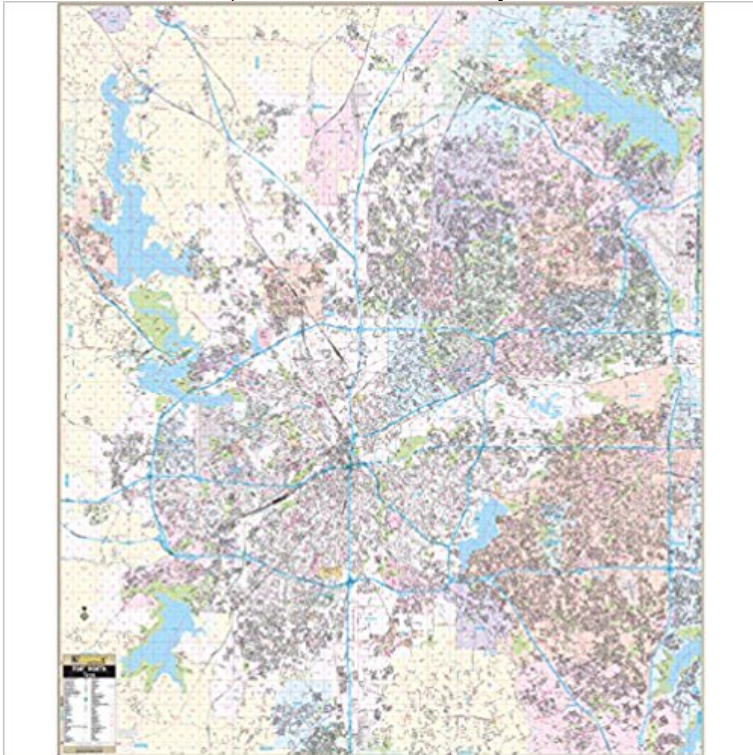

Fort Worth, TX Wall Map

Our 2015 Fort Worth and Tarrant County, TX Wall Map with northern adjacent area, measures 5 W x 5 10 in H (60 in x 70 in) and features up-to-date cartography, with new streets and changes in complete street detail at a scale of 1 in = 2,740 feet. The map is printed in color, with a markable and washable laminated surface; and offers a street index in a separate book-format, with page numbers compatible with Mapsco Street Guide for Ft Worth. The Area of Coverage Includes All of Tarrant County with the Following Boundaries:- North to the City of Rhome and most of Flower Mound in Denton Co.- South to the Tarrant County Line- East to the Tarrant County Line and the Dallas/Ft Worth International Airport- West to the Tarrant County Line. Details and Features Include:- AIRPORTS- BLOCK NUMBERS- CEMETERIES- CITY LIMITS (color-coded)- EDUCATIONAL INSTITUTIONS- FIRE & POLICE STATIONS- GOLF & COUNTRY CLUBS- GOVERNMENT BUILDINGS- HOSPITALS- LIBRARIES- POINTS OF INTEREST- POST OFFICES- RAILROADS- RECREATIONAL PARKS- SHOPPING CENTERS- STREETS & HIGHWAYS- WATER FEATURES- ZIP CODE BOUNDARIES. Framing rails are included, top and bottom, for easy wall mounting.