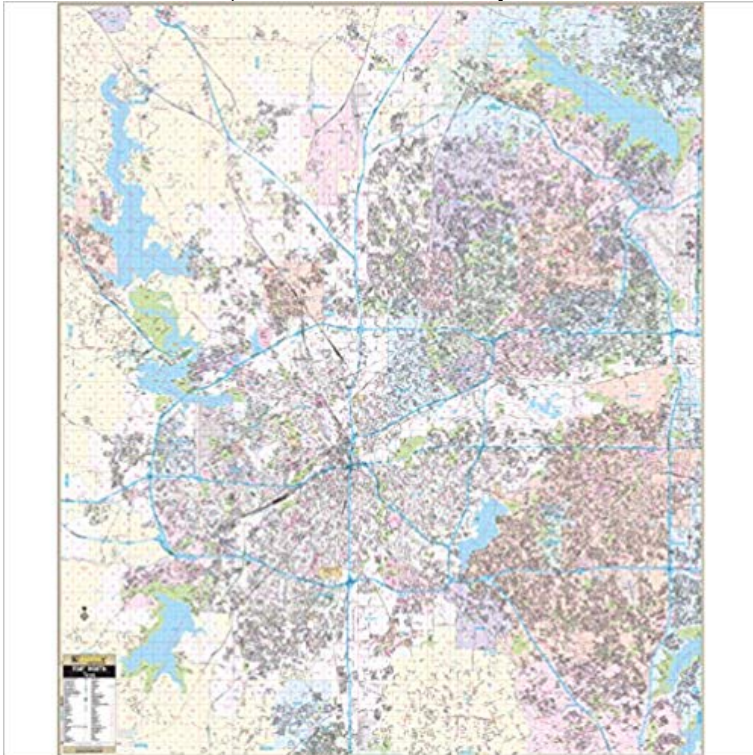

Fort Worth, TX Wall Map

Our 2015 Fort Worth and Tarrant County, TX Wall Map with northern adjacent area, measures 5 W x 5 10 in H (60 in x 70 in) and features up-to-date cartography, with new streets and changes in complete street detail at a scale of 1 in = 2,740 feet. The map is printed in color, with a markable and washable laminated surface; and offers a street index in a separate book-format, with page numbers compatible with Mapsco Street Guide for Ft Worth. The Area of Coverage Includes All of Tarrant County with the Following Boundaries:- North to the City of Rhome and most of Flower Mound in Denton Co.- South to the Tarrant County Line- East to the Tarrant County Line and the Dallas/Ft Worth International Airport- West to the Tarrant County Line. Details and Features Include:- AIRPORTS- BLOCK NUMBERS- CEMETERIES- CITY LIMITS (color-coded)- EDUCATIONAL INSTITUTIONS- FIRE & POLICE STATIONS- GOLF & COUNTRY CLUBS- GOVERNMENT BUILDINGS- HOSPITALS- LIBRARIES- POINTS OF INTEREST- POST OFFICES- RAILROADS- RECREATIONAL PARKS- SHOPPING CENTERS- STREETS & HIGHWAYS- WATER FEATURES- ZIP CODE BOUNDARIES. Framing rails are included, top and bottom, for easy wall mounting.